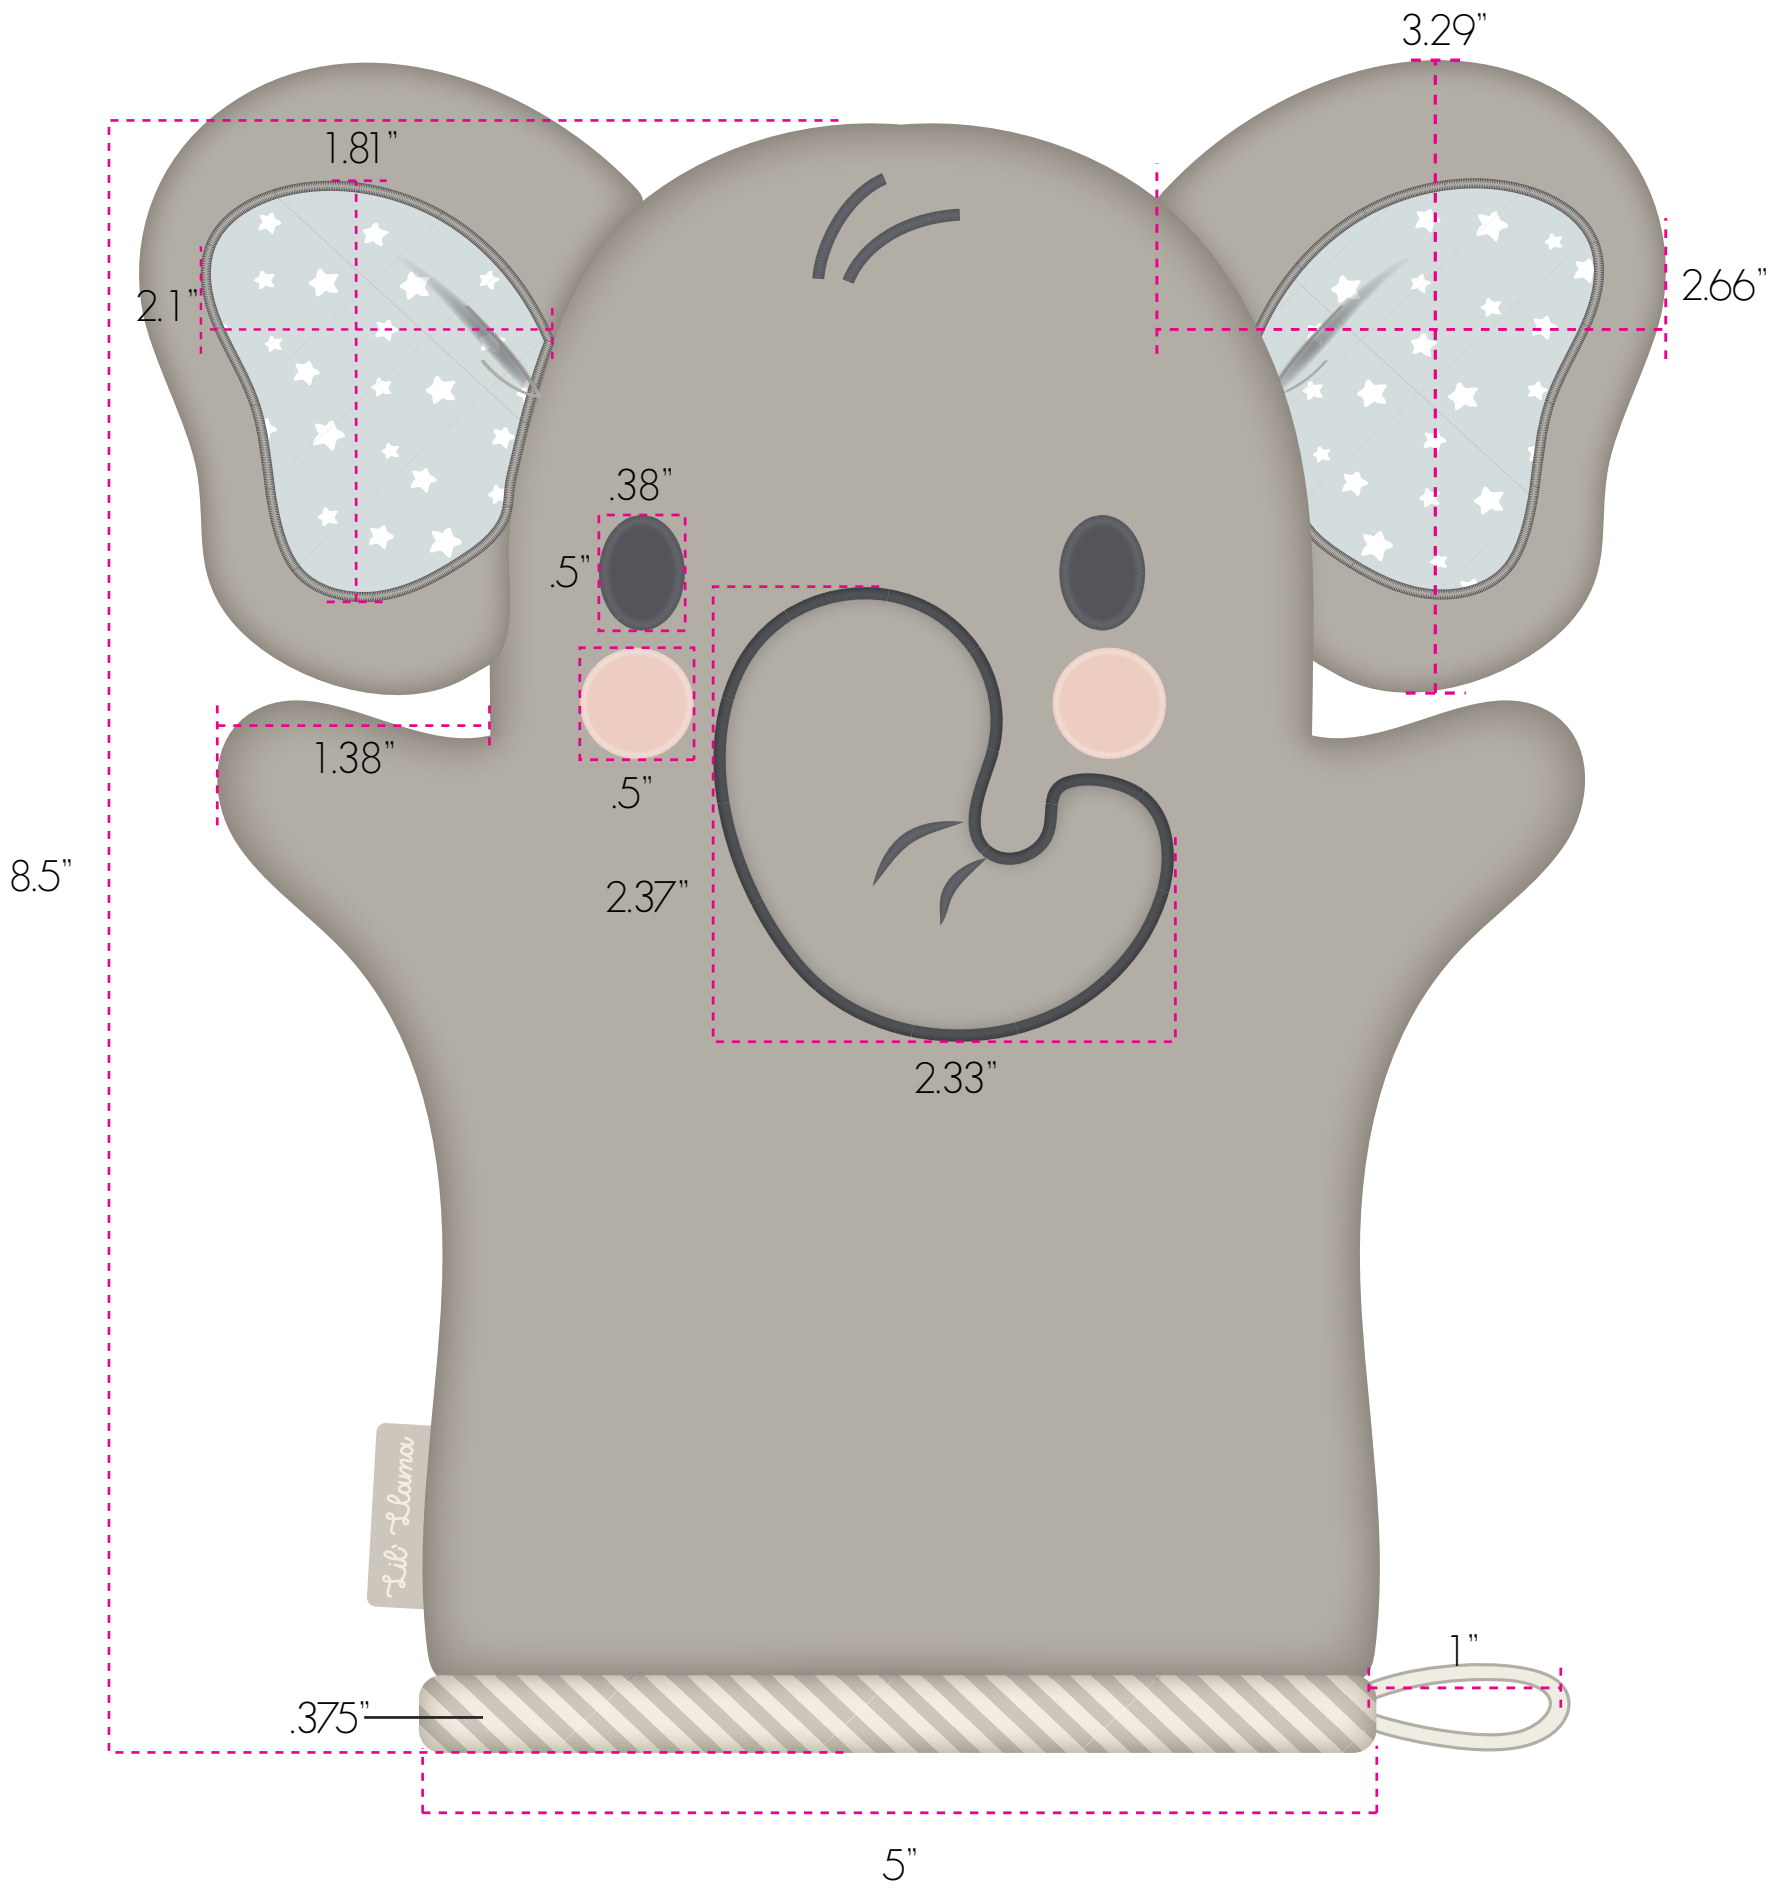

FRONT

Woven logo label

BACK

Cotton cording

Details:

- * Main fabrication 100% Cotton Terry GSM TBC
- * Applique fabrication

WOVEN LABEL

EGRET
11-0103 TCX

MOONBEAM
13-0000 TCX

Lil' Elephant Bath Mitt
ART IS ACTUAL SIZE

GROUND COLOUR:

DOVE
15-0000 TCX

EMBROIDERY COLOURS:

DOVE
15-0000 TCX

ANGEL WING
11-1305 TCX

BRUSHED NICKEL
18-5102 TCX

APPLIQUE COLOURS:

STAR AOP

DOVE
15-0000 TCX

ANGEL WING
11-1305 TCX

BRUSHED NICKEL
18-5102 TCX

SPA BLUE STAR AOP

PRINT COLOURS:

EGRET
11-0103 TCX

SPA BLUE
12-4305 TCX

PIN STRIPE

PRINT COLOURS:

EGRET
11-0103 TCX

MOONBEAM
13-0000 TCX