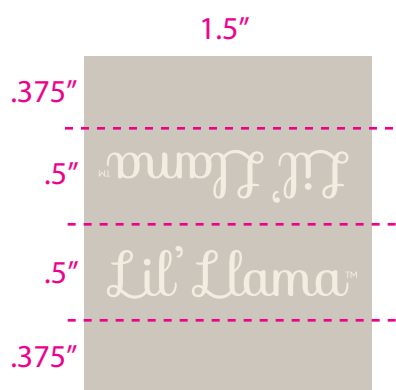

FRONT

Woven logo label

BACK

Cotton cording

Details:

- * Main fabrication 100% Cotton Terry GSM TBC
- * Applique fabrication

WOVEN LABEL

EGRET
11-0103 TCX

MOONBEAM
13-0000 TCX

Lil' Elephant Bath Mitt
ART IS ACTUAL SIZE

GROUND COLOUR:

DOVE
15-0000 TCX

EMBROIDERY COLOURS:

DOVE
15-0000 TCX

ANGEL WING
11-1305 TCX

BRUSHED NICKEL
18-5102 TCX