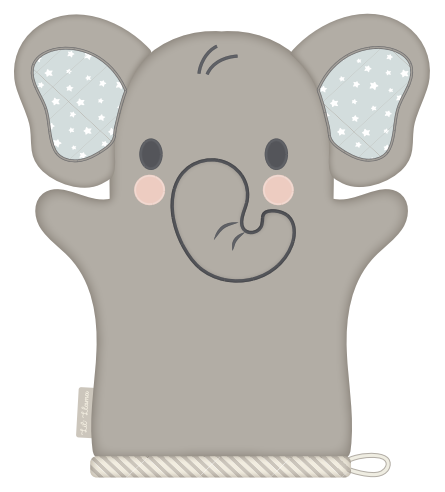

FRONT

Woven logo label

BACK

Cotton cording

Details:

- * Main fabrication 100% Cotton Terry GSM TBC
- * Applique fabrication

WOVEN LABEL

EGRET
11-0103 TCX

MOONBEAM
13-0000 TCX

Lil' Elephant Bath Mitt
ART IS ACTUAL SIZE

GROUND COLOUR:

DOVE
15-0000 TCX

EMBROIDERY COLOURS:

DOVE
15-0000 TCX

ANGEL WING
11-1305 TCX

BRUSHED NICKEL
18-5102 TCX